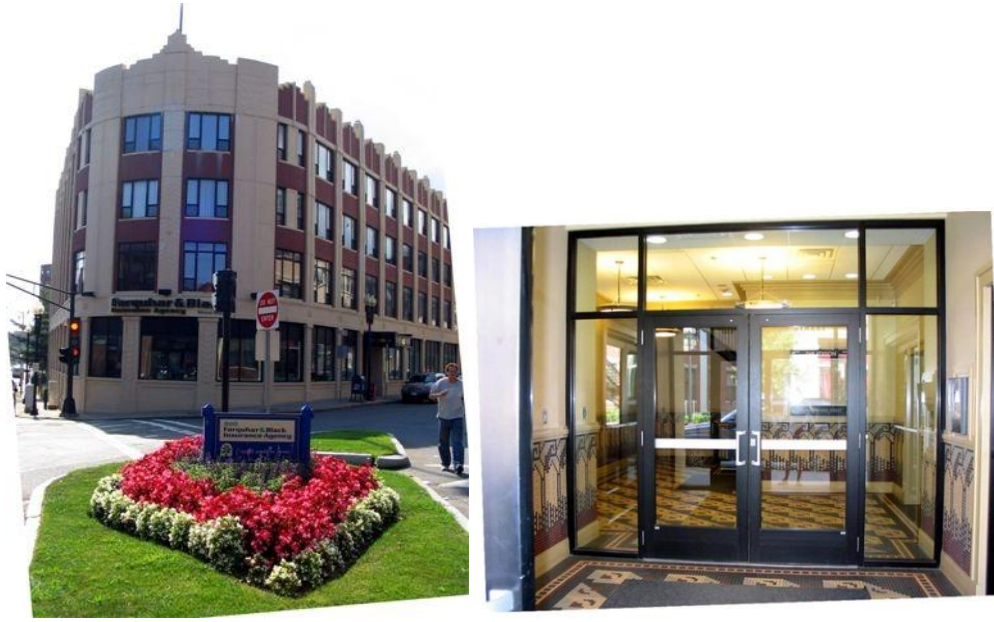

THE EDISON

Lynn's Best Office Address

450-7200 sf.

Different sizes available

HVAC and Parking

Right on Rt.1A, Bus, and Train

Call John 781-593-2730

john@89Lewis.com